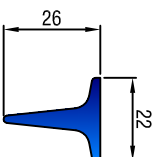

# Handles - SCALE 1:2

265P FINGER PULL - Plastic

H208 FINGER PULL - Chromed plastic  
(22mm DIA HOLE IN GLASS)

111DP PULL HANDLE - Aluminium (Natural anodised)

96TP HANDLE - Plastic

502 FLUSH HANDLE - Aluminium (natural, gold anodised)