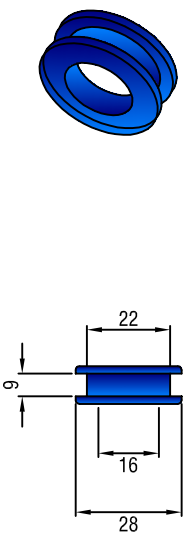

# Handles - SCALE 1:2

265P FINGER PULL - Plastic

H208 FINGER PULL - Chromed plastic  
(22mm DIA HOLE IN GLASS)

111DP PULL HANDLE - Aluminium (Natural anodised)

96TP HANDLE - Plastic

502 FLUSH HANDLE - Aluminium (natural, gold anodised)