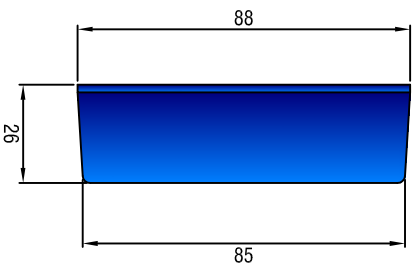

# Handles - SCALE 1:2

265P FINGER PULL - Plastic

H208 FINGER PULL - Chromed plastic  
(22mm DIA HOLE IN GLASS)

111DP PULL HANDLE - Aluminium (Natural anodised)

96TP HANDLE - Plastic

502 FLUSH HANDLE - Aluminium (natural, gold anodised)