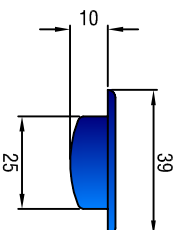

# Handles - SCALE 1:2

265P FINGER PULL - Plastic

H208 FINGER PULL - Chromed plastic  
(22mm DIA HOLE IN GLASS)

111DP PULL HANDLE - Aluminium (Natural anodised)

96TP HANDLE - Plastic

502 FLUSH HANDLE - Aluminium (natural, gold anodised)