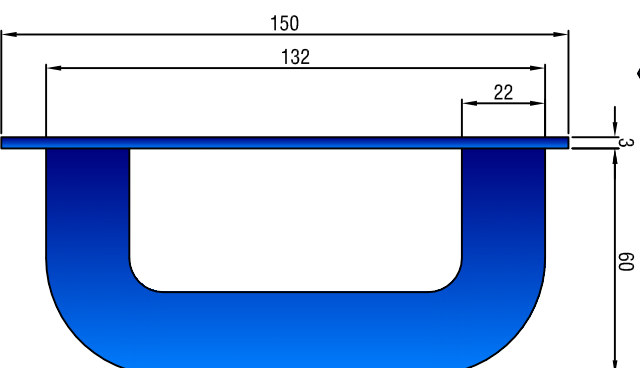

# Handles - SCALE 1:2

265P FINGER PULL - Plastic

H208 FINGER PULL - Chromed plastic  
(22mm DIA HOLE IN GLASS)

111DP PULL HANDLE - Aluminium (Natural anodised)

96TP HANDLE - Plastic

502 FLUSH HANDLE - Aluminium (natural, gold anodised)