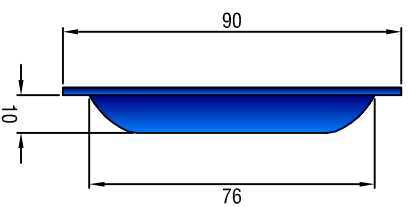

# Handles - SCALE 1:2

265P FINGER PULL - Plastic

H208 FINGER PULL - Chromed plastic  
(22mm DIA HOLE IN GLASS)

111DP PULL HANDLE - Aluminium (Natural anodised)

96TP HANDLE - Plastic

502 FLUSH HANDLE - Aluminium (natural, gold anodised)