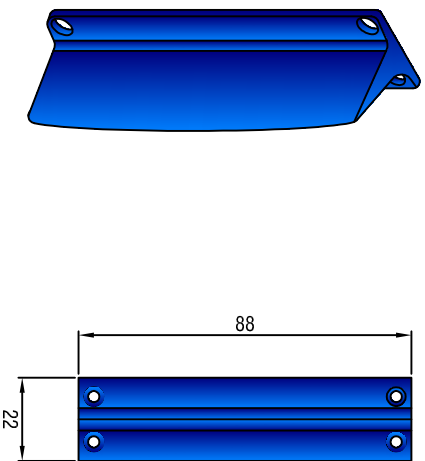

# Handles - SCALE 1:2

265P FINGER PULL - Plastic

H208 FINGER PULL - Chromed plastic  
(22mm DIA HOLE IN GLASS)

111DP PULL HANDLE - Aluminium (Natural anodised)

96TP HANDLE - Plastic

502 FLUSH HANDLE - Aluminium (natural, gold anodised)