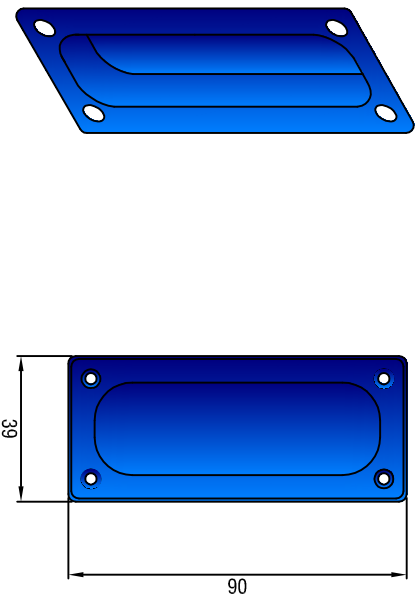

# Handles - SCALE 1:2

265P FINGER PULL - Plastic

H208 FINGER PULL - Chromed plastic  
(22mm DIA HOLE IN GLASS)

111DP PULL HANDLE - Aluminium (Natural anodised)

96TP HANDLE - Plastic

502 FLUSH HANDLE - Aluminium (natural, gold anodised)