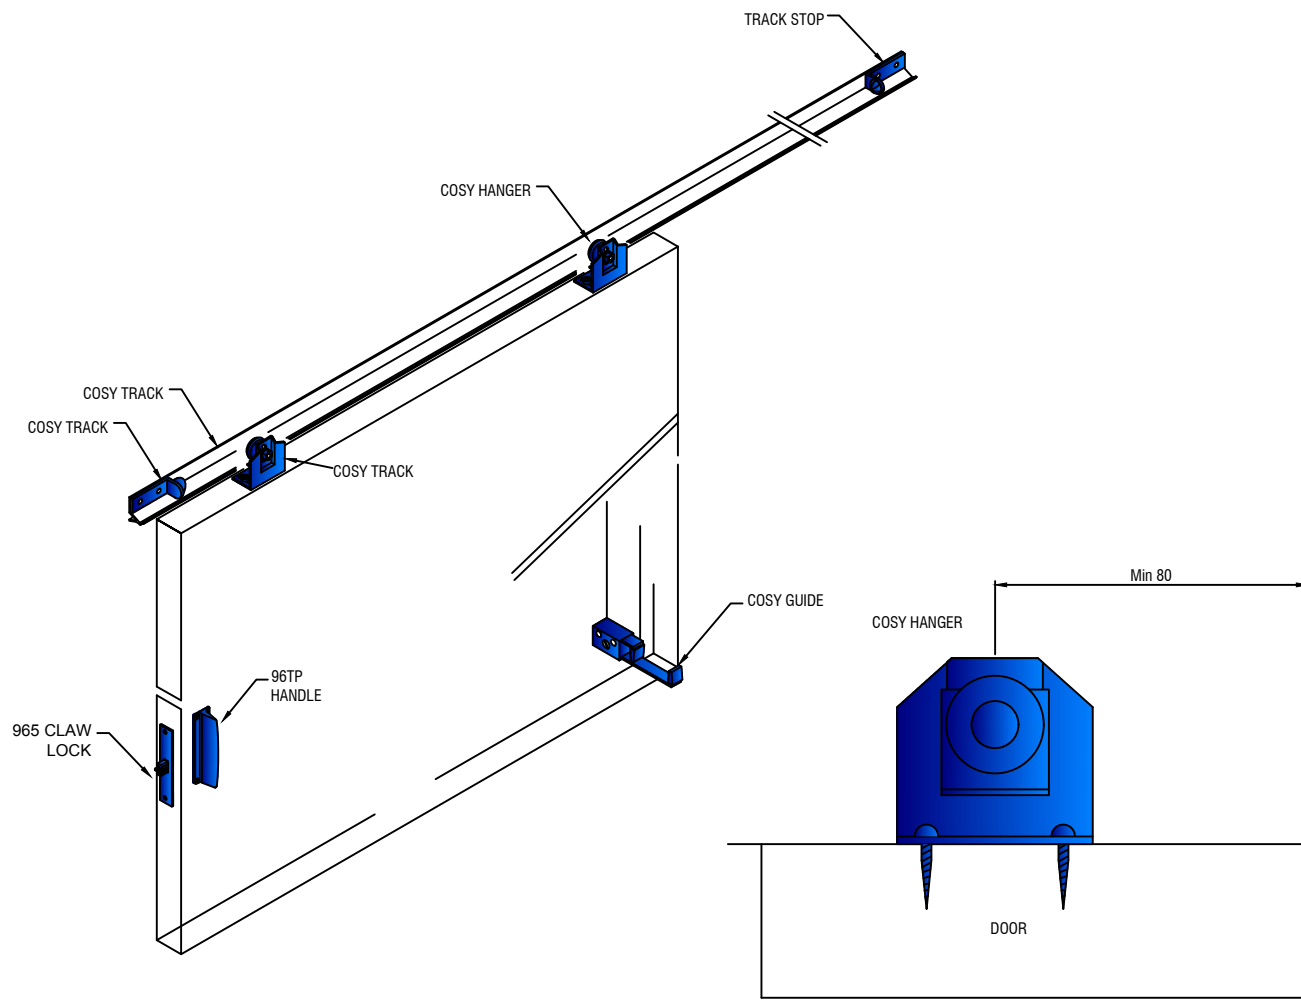

Sliding door system for interior doors. Ideal for hollow core and semi-solid doors. The Cosy Deluxe is the popular DIY sliding hardware system for doors up to 30kg.

**FEATURES:**

- Easy to fit
- Smooth-running, ball-bearing wheels
- Built-in track stops
- No cutting or grooving of the door required
- Adjustable Cosy guide

**SPECIFICATIONS:**

Max door mass: 30 Kg  
Max door width: 900mm  
Max door height: 2100mm  
Door thickness: 32-44mm

**COMPONENTS:**

Cosy aluminium track with stops.  
Cosy hangers  
Cosy guide  
96TP Handle

100A End Caps\*  
965 Claw lock\*  
\* not included in DIY set

Standard pack set for one door up to 900mm wide

Hillaldam Coburn Systems (Pty) Ltd.  
P O Box 477, Johannesburg 2000,  
South Africa  
Tel: (+2711) 626 1001  
Fax: (+2711) 626 1341  
Email: info@hillaldam.co.za  
Web: www.hillaldam.com

FIT 2 HANGERS PER DOOR

PLAN OF DOOR SHOWING POSITION OF COSY GUIDE

SECTION THROUGH DOOR  
SCALE 1:2