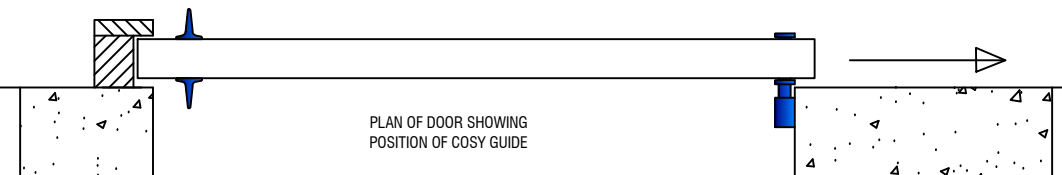

PLAN OF DOOR SHOWING POSITION OF COSY GUIDE