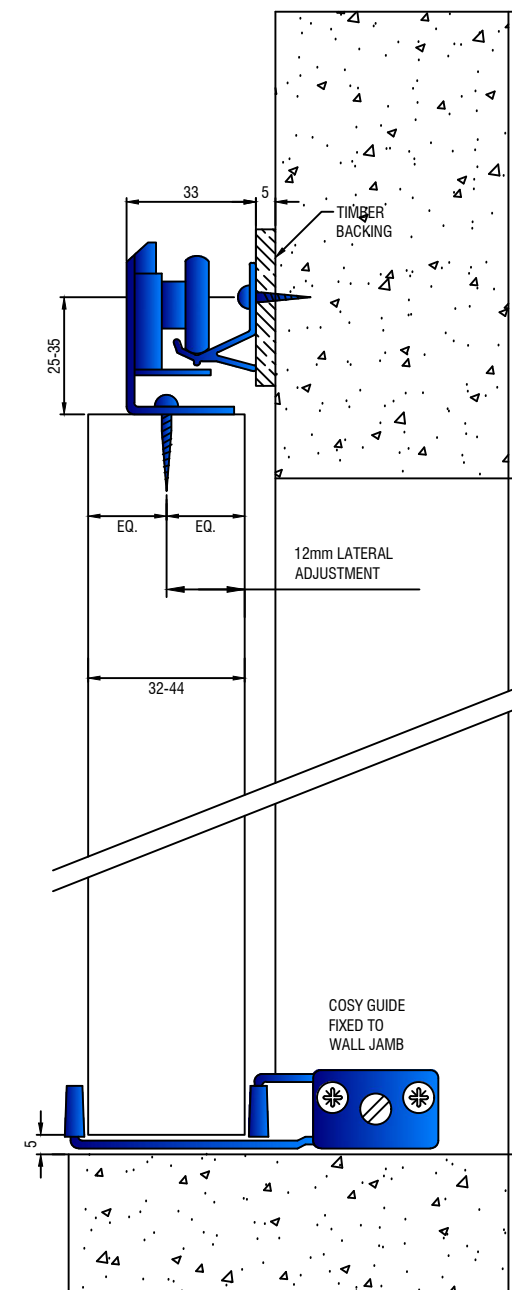

**SPECIFICATIONS:**

Max door mass: 30 Kg  
Max door width: 900mm  
Max door height: 2100mm  
Door thickness: 32-44mm

**COMPONENTS:**

Cosy aluminium track with stops.  
Cosy hangers  
Cosy guide  
96TP Handle

100A End Caps\*  
965 Claw lock\*  
\* not included in DIY set

Standard pack set for one door up to 900mm wide

Hillaldam Coburn Systems (Pty) Ltd.  
P O Box 477, Johannesburg 2000,  
South Africa  
Tel: (+2711) 626 1001  
Fax: (+2711) 626 1341  
Email: info@hillaldam.co.za  
Web: www.hillaldam.com

FIT 2 HANGERS PER DOOR

PLAN OF DOOR SHOWING POSITION OF COSY GUIDE

SECTION THROUGH DOOR  
SCALE 1:2